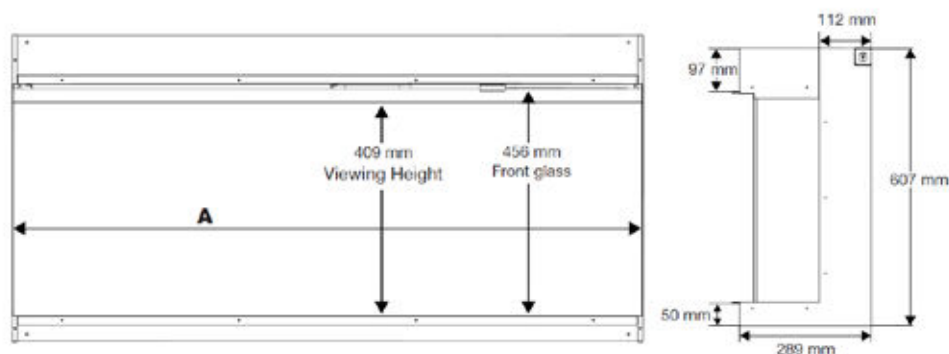

7-daagse programmeerbare timer.

Ignite Bold 50 | 60 | 74

230V/50Hz | 20 / 23 / 27 Watt

Experience Better Living

Afmetingen

MODEL	A
Ignite Bold 50	124,6cm
Ignite Bold 60	156,5cm
Ignite Bold 74	188,3cm

Specificaties